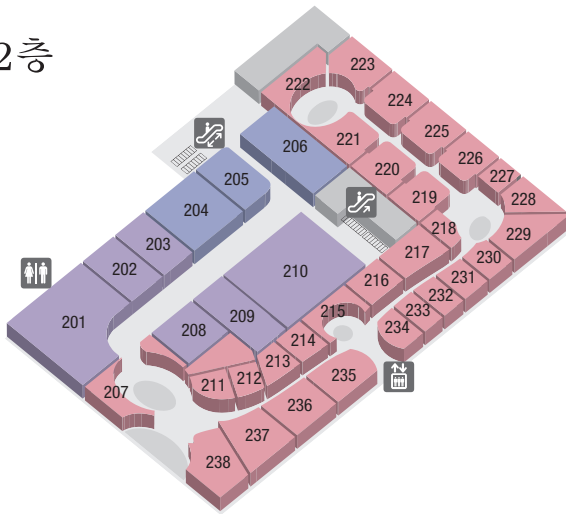

2층

FASHION

- 201 COACH
- 202 TORY BURCH
- 203 marie-chantal
- 208 kate spade
- 209 TOMMY
- 210 LeSportsac

ACCESSORIES

- 204 Fashion Watches
- 205 SWAROVSKI
- 206 Sunglasses

COSMETICS

- 207 Fragrances
- 211 BURBERRY
- 212 Jo MALONE

COSMETICS

- 213 ORIGINS
- 214 Jurlique
- 215 BEAUTY LAB
- 216 ANNA SUI
- 217 L'OCITANE
- 218 BOBBI BROWN

ACCESSORIES

COSMETICS

- 227 BARE ESSENTIALS
- 228 CLARINS
- 229 HELENA RUBINSTEIN
- 230 la prairie
- 231 GIVENCHY
- 232 Yves SAINT LAURENT
- 233 PAUL & JOE
- 234 benefit
- 235 Kiehl's
- 236 AVEDA
- 237 SHISEIDO
- 238 Beauty Concierge