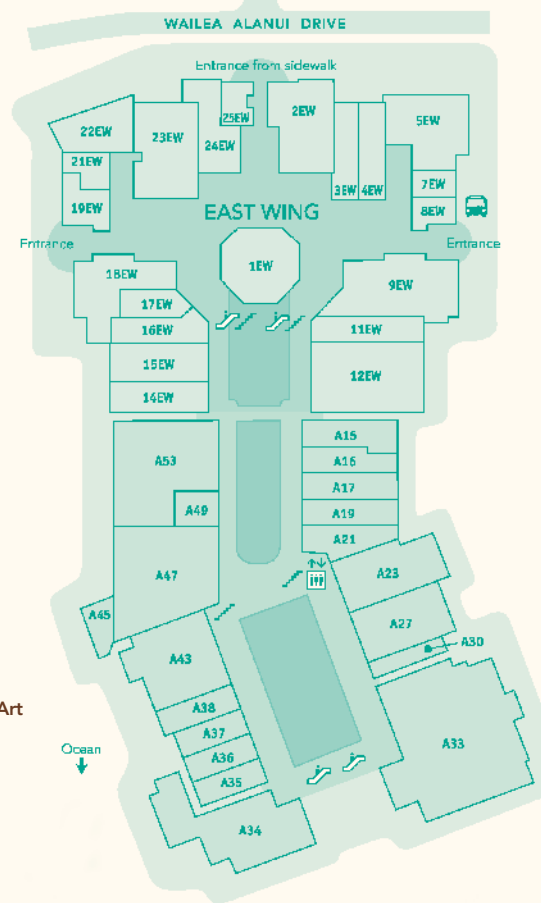

Directory

UPPER LEVEL

EAST WING LUXURY

8EW Baron & Leeds
 3EW Bottega Veneta
 24EW Coach
 9EW Gucci
 1EW Louis Vuitton
 23EW St. John Boutique
 2EW Tiffany & Co.

DINING

4EW KAI Wailea
 A34 Ruth's Chris Steak House
 A33 Tommy Bahama Restaurant & Bar

FASHION & LIFESTYLE

A47 Banana Republic
 18EW BCBG Max Azria
 16EW Betsy Johnson
 14EW Caché
 7EW Cos Bar
 A30 CY Maui
 12EW Guess?
 A35 Sisters & Co. Boutique & Salon
 A33 Tommy Bahama Emporium
 15EW Tori Richard
 A49 Crazy Shirts

SERVICES

A37 Century 21 All Islands
 5EW The Wailea Group
 22EW Windermere Valley Isle Properties

SPECIALTIES & GIFTS

A36 Elephant Walk – A Gallery of Life
 11EW ILORI
 A15 Swarovski Crystal

SUNDRIES & SNACKS

A53 ABC Stores
 25EW Honolulu Coffee Company

Directory

LOWER LEVEL

DINING

B25 Cheeseburger, Island Style
 B22 Longhi's

FASHION & LIFESTYLE

B30 The Aloha Shirt Museum
 B41 Billabong
 B38 Blue Ginger / Blue Ginger Kids
 B4 Chico's
 B5 Moonbow Tropics
 B8 The Enchantress Boutique
 B9 Fifi & Bootzie Boutique
 B7 Sandal Tree
 B39 Gap / babyGap
 B47 Honolulu Surf Co.
 B2 Maui Waterwear
 B45 Quiksilver
 B3 Roxy
 B32 T-Shirt Factory
 B43 The Walking Company
 B49 White House | Black Market